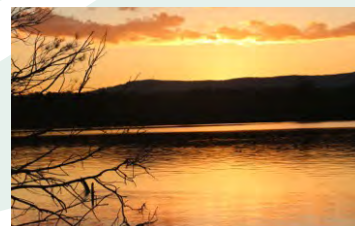

*Retiring or downsizing?*

**Shoalhaven Caravan Village is the perfect location.**

These well built and appointed two-bedroom homes are located in our quiet leafy village nestled on the banks of the beautiful Shoalhaven River near the town of Terara.

This fabulous rural location is only one kilometre from the Nowra CBD. It is the perfect place for you to enjoy life and all that the Shoalhaven has to offer.

Shoalhaven is a fisherman's paradise. The area's beaches are amongst the best on the east coast. Only 15 minutes away to the south is the spectacular Jervis Bay with the worlds whitest sands and dolphin cruises.

Enjoy a scenic drive 15 minutes to the northeast with the Fitzroy Falls and Kangaroo Valley.

To the southwest, the historic Yalwal and early gold mines provide an exciting insight into the regions past.

Golfers will enjoy a choice of many close by exciting courses. Bushwalking, bike riding is at your doorstep for the adventurous. Do as little or as much as you like and have a great time!

*Get in early to secure your perfect location!*